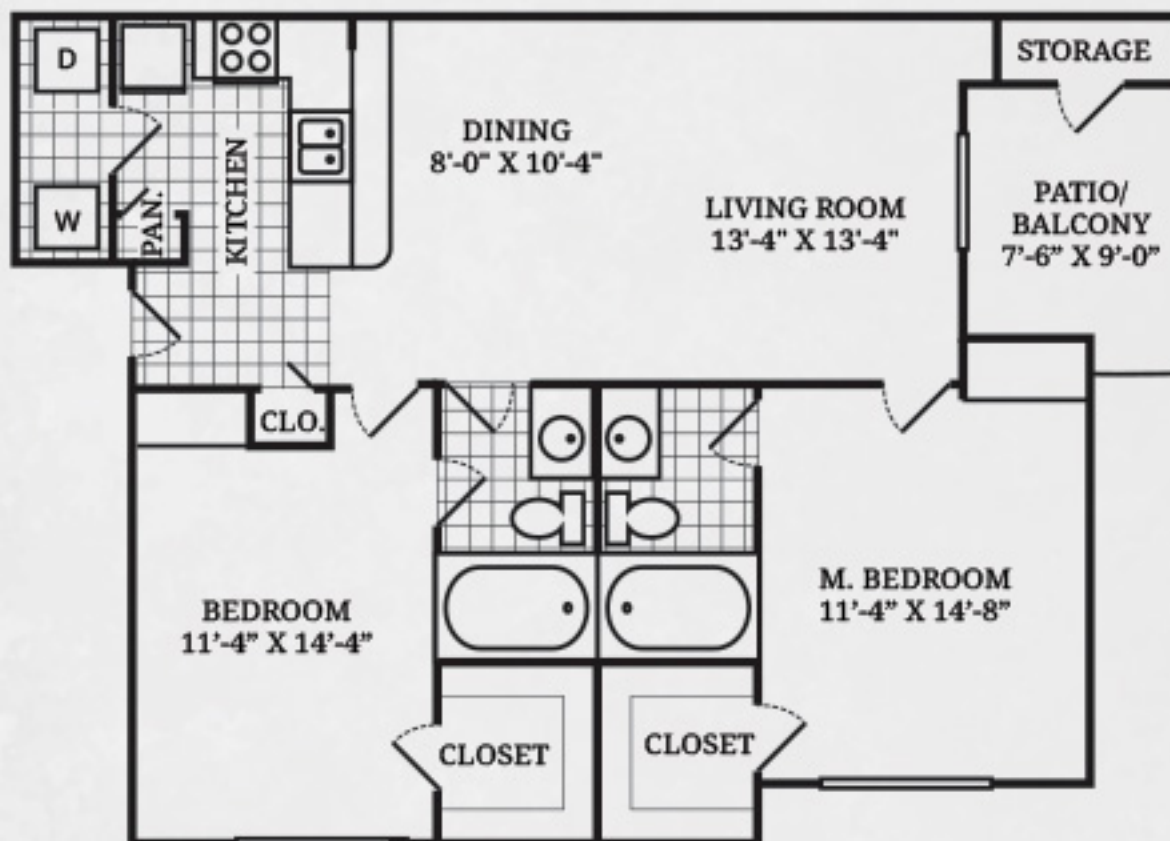

SILVER LEAF VILLAS

B2	2 Bed	Amenities:	Rent:
	2 Bath		Deposit:
	1068 Sq Ft		Fees:

AH
Floor plans are artist's rendering. All dimensions are approximate. Actual product and specifications may vary in dimension or detail. Not all features are available in every apartment. Prices and availability are subject to change. Please see a representative for details.