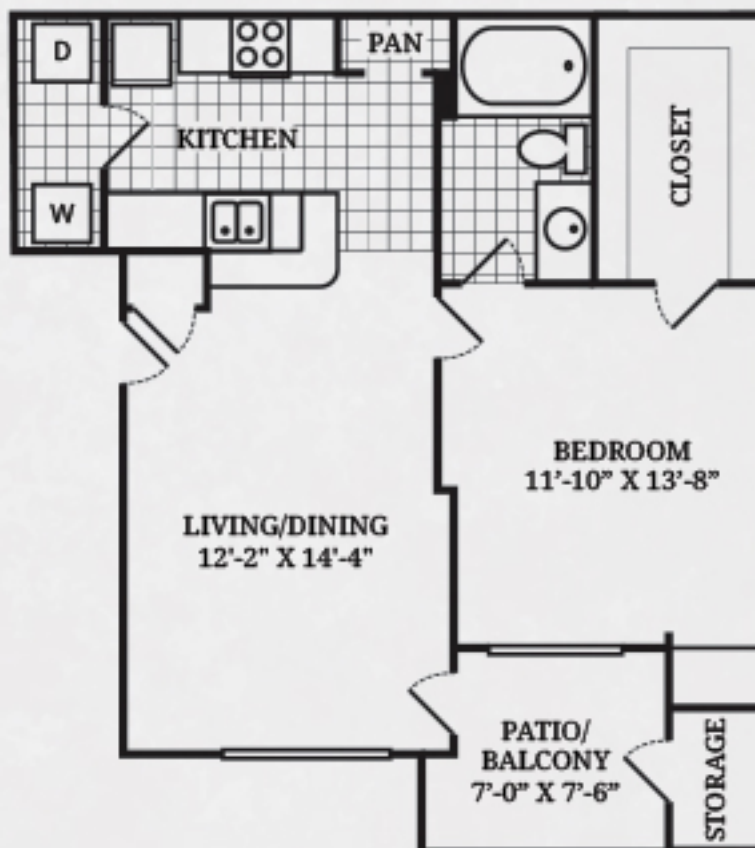

SILVER LEAF VILLAS

A1	1 Bed	Amenities:	Rent:
	1 Bath		Deposit:
	684 Sq Ft		Fees:

AH
Floor plans are artist's rendering. All dimensions are approximate. Actual product and specifications may vary in dimension or detail. Not all features are available in every apartment. Prices and availability are subject to change. Please see a representative for details.